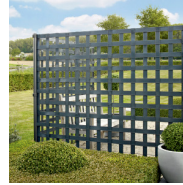

Flexo Strip

The Zenturo panels can as well be filled with the Flexo Strip. The flexible plastic strip is available in 2 widths (for mesh width 50 and 100 mm) and can be woven through the panel's meshes, both in vertical and horizontal direction. Available on rolls of 50 m (to be cut to length), in green and anthracite.