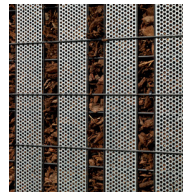

Perfo Strip

The Zenturo Perfo strip is a perforated stainless steel strip, available in lengths of 170 and 200 cm and 2 widths (for mesh width 50 and 100 mm). The strip can be put vertically in the panel.